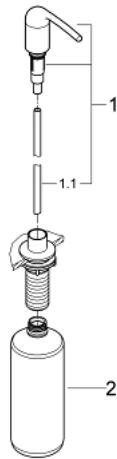

40 553 DC0 LADYLUX / ZEDRA SOAP DISPENSER

PRODUCT DESCRIPTION

- Colour: Supersteel
- for liquid soaps
- storage bin 500 ml
- GROHE LongLife finish

40 553 DC0 LADYLUX / ZEDRA SOAP DISPENSER

SPARE PARTS, March 2011 – now

1: Pump device (Spare part-nr. 48171DC0)

1.1: Pipe (Spare part-nr. 48168000)

2: Soap container (Spare part-nr. 48169000)