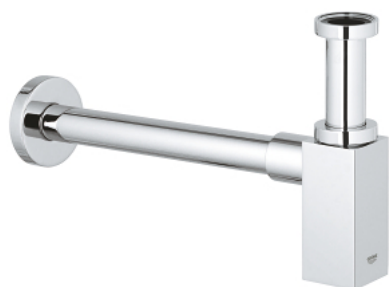

40 564 000 **BOTTLE TRAP**

PRODUCT DESCRIPTION

- Colour: chrome
- for wash basin
- GROHE LongLife finish
- brass body