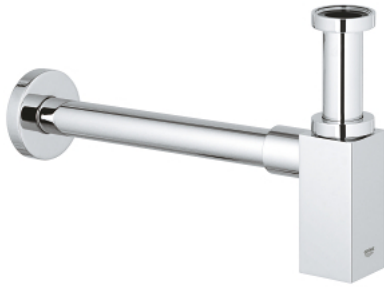

40 564 000 **BOTTLE TRAP**

**PRODUCT DESCRIPTION**

- Colour: chrome
- for wash basin
- GROHE LongLife finish
- brass body