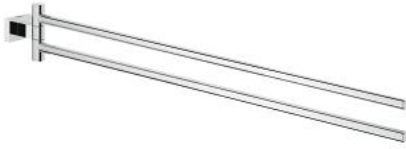

40 624 000 ESSENTIALS CUBE TOWEL HOLDER

PRODUCT DESCRIPTION

- Colour: chrome
- 2 arms
- swivels
- GROHE LongLife finish
- length 439 mm