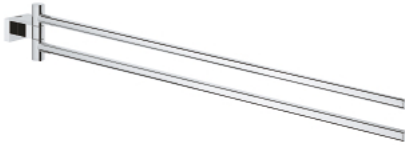

40 624 001 ESSENTIALS CUBE TOWEL BAR

PRODUCT DESCRIPTION

- Colour: chrome
- material: metal
- two arms, pivotable
- 439 mm
- concealed fastening
- GROHE LongLife finish