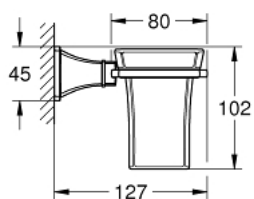

## 40 626 000 GRANDERA HOLDER WITH CERAMIC TUMBLER

### PRODUCT DESCRIPTION

- Colour: chrome
- material: ceramic/metal
- concealed fastening
- GROHE LongLife finish

## 40 626 000 GRANDERA HOLDER WITH CERAMIC TUMBLER

**SPARE PARTS**, March 2012 – now

1: Cup (Spare part-nr. 40668000)