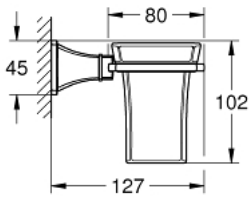

40 626 000 **GRANDERA HOLDER WITH CERAMIC TUMBLER**

**PRODUCT DESCRIPTION**

- Colour: chrome
- material: ceramic/metal
- concealed fastening
- GROHE LongLife finish

## 40 626 000 GRANDERA HOLDER WITH CERAMIC TUMBLER

SPARE PARTS, 3月 2012 – now

1: Cup (Spare part-nr. 40668000)