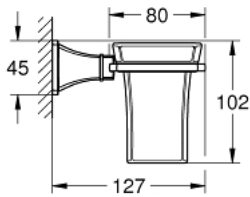

40 626 IG0 GRANDERA HOLDER WITH CERAMIC TUMBLER

PRODUCT DESCRIPTION

- Colour: chrome/gold
- material: ceramic/metal
- concealed fastening
- GROHE LongLife finish

40 626 IG0 GRANDERA HOLDER WITH CERAMIC TUMBLER

SPARE PARTS, March 2012 – now

1: Cup (Spare part-nr. 40668000)