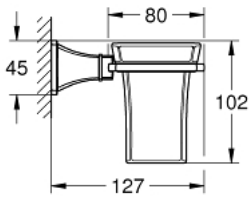

## 40 626 IG0 GRANDERA HOLDER WITH CERAMIC TUMBLER

### PRODUCT DESCRIPTION

- Colour: chrome/gold
- material: ceramic/metal
- concealed fastening
- GROHE LongLife finish

## 40 626 IG0 GRANDERA HOLDER WITH CERAMIC TUMBLER

SPARE PARTS, 3月 2012 – now

1: Cup (Spare part-nr. 40668000)