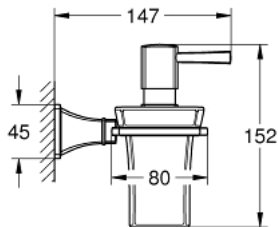

40 627 000 GRANDERA HOLDER WITH CERAMIC SOAP DISPENSER

PRODUCT DESCRIPTION

- Colour: chrome
- material: ceramic/metal
- filling quantity 110 ml
- GROHE LongLife finish

40 627 000 GRANDERA HOLDER WITH CERAMIC SOAP DISPENSER

SPARE PARTS, March 2012 – now

1: Soap container (Spare part-nr. 40669000)