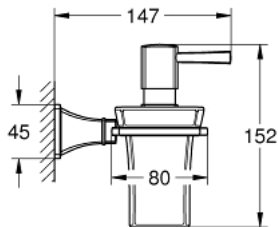

40 627 000 GRANDERA HOLDER WITH CERAMIC SOAP DISPENSER

PRODUCT DESCRIPTION

- Colour: chrome
- material: ceramic/metal
- filling quantity 110 ml
- GROHE LongLife finish

40 627 000 GRANDERA HOLDER WITH CERAMIC SOAP DISPENSER

SPARE PARTS, 3月 2012 – now

1: Soap tank (Spare part-nr. 40669000)