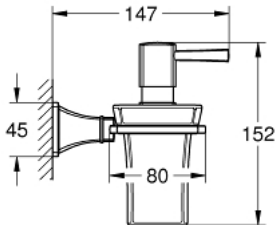

## 40 627 IG0 GRANDERA HOLDER WITH CERAMIC SOAP DISPENSER

### PRODUCT DESCRIPTION

- Colour: chrome/gold
- material: ceramic/metal
- filling quantity 110 ml
- GROHE LongLife finish

## 40 627 IG0 GRANDERA HOLDER WITH CERAMIC SOAP DISPENSER

**SPARE PARTS**, March 2012 – now

1: Soap container (Spare part-nr. 40669000)