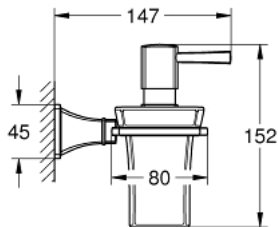

40 627 1G0 GRANDERA HOLDER WITH CERAMIC SOAP DISPENSER

PRODUCT DESCRIPTION

- Colour: chrome/gold
- material: ceramic/metal
- filling quantity 110 ml
- GROHE LongLife finish

40 627 IG0 GRANDERA HOLDER WITH CERAMIC SOAP DISPENSER

SPARE PARTS, 3月 2012 – now

1: Soap tank (Spare part-nr. 40669000)