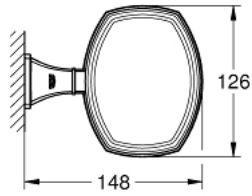

## 40 628 000 GRANDERA HOLDER WITH CERAMIC SOAP DISH

### PRODUCT DESCRIPTION

- Colour: chrome
- material: ceramic/metal
- concealed fastening
- GROHE LongLife finish

## 40 628 000 GRANDERA HOLDER WITH CERAMIC SOAP DISH

**SPARE PARTS**, March 2012 – now

1: Spare soap dish (Spare part-nr. 40670000)