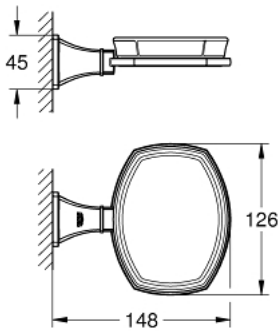

40 628 000 GRANDERA HOLDER WITH CERAMIC SOAP DISH

PRODUCT DESCRIPTION

- Colour: chrome
- material: ceramic/metal
- concealed fastening
- GROHE LongLife finish

40 628 000 GRANDERA HOLDER WITH CERAMIC SOAP DISH

SPARE PARTS, 3月 2012 – now

1: Spare soap dish (Spare part-nr. 40670000)