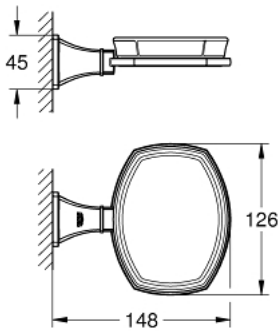

40 628 IG0 GRANDERA HOLDER WITH CERAMIC SOAP DISH

PRODUCT DESCRIPTION

- Colour: chrome/gold
- material: ceramic/metal
- concealed fastening
- GROHE LongLife finish

40 628 IG0 GRANDERA HOLDER WITH CERAMIC SOAP DISH

SPARE PARTS, March 2012 – now

1: Spare soap dish (Spare part-nr. 40670000)