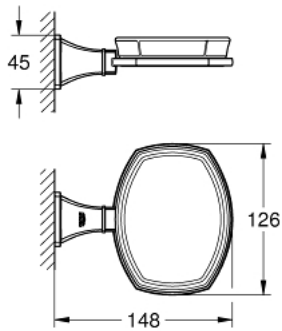

40 628 IG0 GRANDERA HOLDER WITH CERAMIC SOAP DISH

PRODUCT DESCRIPTION

- Colour: chrome/gold
- material: ceramic/metal
- concealed fastening
- GROHE LongLife finish

40 628 IG0 GRANDERA HOLDER WITH CERAMIC SOAP DISH

SPARE PARTS, 3月 2012 – now

1: Spare soap dish (Spare part-nr. 40670000)