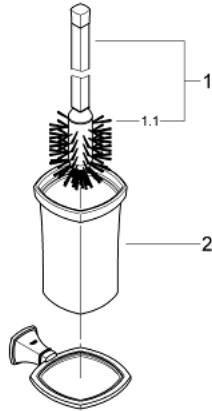

40 632 000 GRANDERA TOILET BRUSH SET

PRODUCT DESCRIPTION

- Colour: chrome
- material: ceramic
- GROHE LongLife finish

40 632 000 GRANDERA TOILET BRUSH SET

SPARE PARTS, March 2012 – now

1: Brush (Spare part-nr. 40672000)

1.1: Spare brush head (Spare part-nr. 40673000)

2: Spare glass (Spare part-nr. 40671000)