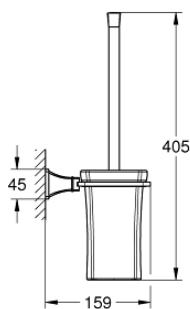

40 632 000 GRANDERA TOILET BRUSH SET

PRODUCT DESCRIPTION

- Colour: chrome
- material: ceramic
- GROHE LongLife finish

40 632 000 GRANDERA TOILET BRUSH SET

SPARE PARTS, March 2012 – now

1: Brush (Spare part-nr. 40672000)

1.1: Spare brush head (Spare part-nr. 40673000)

2: Spare glass (Spare part-nr. 40671000)