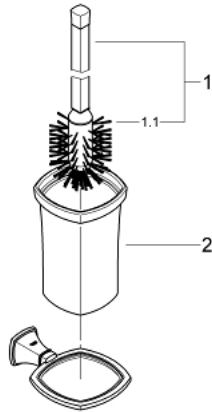

## 40 632 000 GRANDERA TOILET BRUSH SET

### PRODUCT DESCRIPTION

- Colour: chrome
- material: ceramic
- GROHE LongLife finish

### SPARE PARTS, 3月 2012 – now

1: Brush (Spare part-nr. 40672000)

1.1: Spare brush head (Spare part-nr. 40673000)

2: Spare glass for brush (Spare part-nr. 40671000)