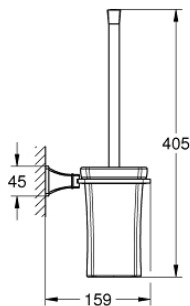

## 40 632 000 GRANDERA TOILET BRUSH SET

### SPARE PARTS, 3月 2012 – now

1: Brush (Spare part-nr. 40672000)

1.1: Spare brush head (Spare part-nr. 40673000)

2: Spare glass for brush (Spare part-nr. 40671000)