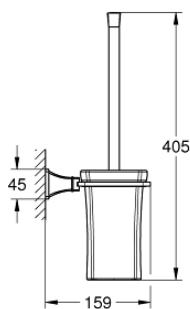

40 632 IG0 GRANDERA TOILET BRUSH SET

PRODUCT DESCRIPTION

- Colour: chrome/gold
- material: ceramic
- GROHE LongLife finish

40 632 IG0 GRANDERA TOILET BRUSH SET

SPARE PARTS, March 2012 – now

1: Brush (Spare part-nr. 40672IG0)

1.1: Spare brush head (Spare part-nr. 40673000)

2: Spare glass (Spare part-nr. 40671000)