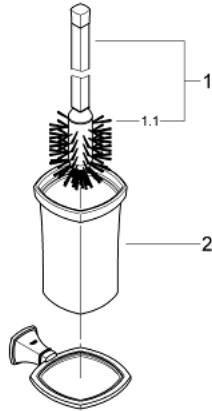

40 632 IG0 GRANDERA TOILET BRUSH SET

PRODUCT DESCRIPTION

- Colour: chrome/gold
- material: ceramic
- GROHE LongLife finish

40 632 IG0 GRANDERA TOILET BRUSH SET

SPARE PARTS, March 2012 – now

1: Brush (Spare part-nr. 40672IG0)

1.1: Spare brush head (Spare part-nr. 40673000)

2: Spare glass (Spare part-nr. 40671000)