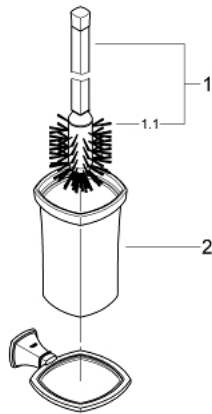

40 632 IG0 GRANDERA TOILET BRUSH SET

PRODUCT DESCRIPTION

- Colour: chrome/gold
- material: ceramic
- GROHE LongLife finish

40 632 IG0 GRANDERA TOILET BRUSH SET

SPARE PARTS, 3月 2012 – now

1: Brush (Spare part-nr. 40672IG0)

1.1: Spare brush head (Spare part-nr. 40673000)

2: Spare glass for brush (Spare part-nr. 40671000)