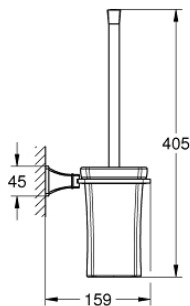

40 632 IG0 GRANDERA TOILET BRUSH SET

PRODUCT DESCRIPTION

- Colour: chrome/gold
- material: ceramic
- GROHE LongLife finish

40 632 IG0 GRANDERA TOILET BRUSH SET

SPARE PARTS, 3月 2012 – now

1: Brush (Spare part-nr. 40672IG0)

1.1: Spare brush head (Spare part-nr. 40673000)

2: Spare glass for brush (Spare part-nr. 40671000)