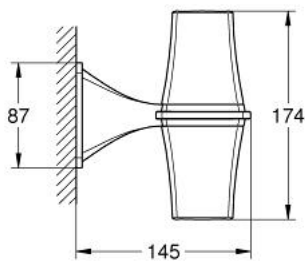

40 661 000 GRANDERA LAMP

PRODUCT DESCRIPTION

- Colour: chrome
- GROHE LongLife finish
- excluding bulbs
- halogen light, 2x20 watt for G9 light fixture
- 220-240 V (AC), 50/60 Hz
- without lamp, suitable for lamps with energy efficiency class A++ until E

40 661 000 **GRANDERA LAMP**

SPARE PARTS, July 2012 – now

1: Lamp glass (Spare part-nr. 40707000)