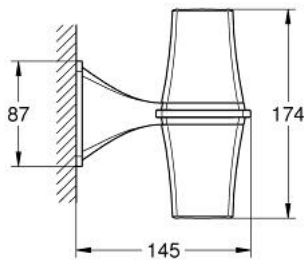

40 661 IG0 GRANDERA LAMP

PRODUCT DESCRIPTION

- Colour: chrome/gold
- GROHE LongLife finish
- excluding bulbs
- halogen light, 2x20 watt for G9 light fixture
- 220-240 V (AC), 50/60 Hz
- without lamp, suitable for lamps with energy efficiency class A++ until E

40 661 IG0 GRANDERA LAMP

SPARE PARTS, July 2012 – now

1: Lamp glass (Spare part-nr. 40707000)