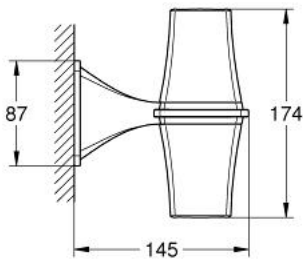

40 661 IG0 GRANDERA LAMP

PRODUCT DESCRIPTION

- Colour: chrome/gold
- GROHE LongLife finish
- excluding bulbs
- halogen light, 2x20 watt for G9 light fixture
- 220-240 V (AC), 50/60 Hz

40 661 IG0 GRANDERA LAMP

SPARE PARTS, 7月 2012 – now

1: Lamp glass (Spare part-nr. 40707000)