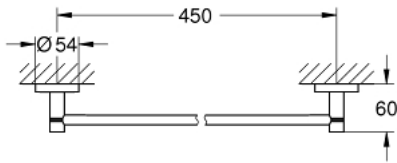

40 688 001 ESSENTIALS TOWEL HOLDER

PRODUCT DESCRIPTION

- Colour: chrome
- material: metal
- 504 mm (drilling length 450 mm)
- concealed fastening
- GROHE LongLife finish
- suitable for screwing (including screws and dowels) or gluing (glue 40 915 000 sold separately)
- holding force: max. 10 kg
- the specified holding capacity is valid for static (slowly applied) load and intended use only