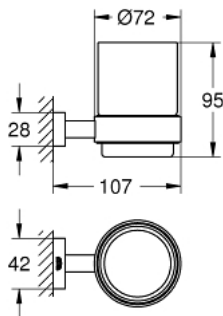

40 755 001 ESSENTIALS CUBE CRYSTAL GLASS WITH HOLDER

PRODUCT DESCRIPTION

- Colour: chrome
- material: glass / metal
- consists of:
 - holder (40 508 001)
 - crystal glass (40 372 001)
 - concealed fastening
 - GROHE LongLife finish

40 755 001 ESSENTIALS CUBE CRYSTAL GLASS WITH HOLDER

SPARE PARTS, November 2014 – now

1: Crystal glass (Spare part-nr. 40372001)