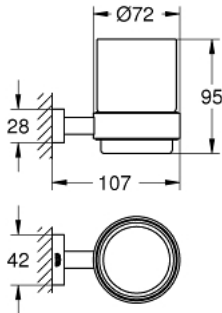

## 40 755 001 ESSENTIALS CUBE CRYSTAL GLASS WITH HOLDER

### PRODUCT DESCRIPTION

- Colour: chrome
- material: glass / metal
- consisting of:
  - holder (40 508 001)
  - crystal glass (40 372 001)
- concealed fastening
- GROHE LongLife finish

## 40 755 001 ESSENTIALS CUBE CRYSTAL GLASS WITH HOLDER

SPARE PARTS, 11月 2014 – now

1: Crystal glass (Spare part-nr. 40372001)