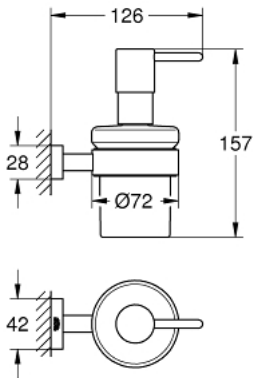

40 756 001 ESSENTIALS CUBE SOAP DISPENSER WITH HOLDER

PRODUCT DESCRIPTION

- Colour: chrome
- material: glass / metal
- filling quantity 160 ml
- consists of:
 - holder (40 508 001)
 - soap dispenser (40 394 001)
 - concealed fastening
 - GROHE LongLife finish

40 756 001 ESSENTIALS CUBE SOAP DISPENSER WITH HOLDER

SPARE PARTS, November 2014 – now

1: Soap dispenser (Spare part-nr. 40394001)