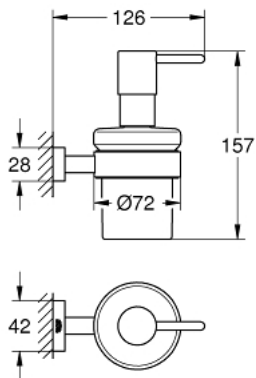

40 756 001 ESSENTIALS CUBE SOAP DISPENSER WITH HOLDER

PRODUCT DESCRIPTION

- Colour: chrome
- material: glass / metal
- filling quantity 160 ml
- consisting of:
 - holder (40 508 001)
 - soap dispenser (40 394 001)
 - concealed fastening
 - GROHE LongLife finish

40 756 001 ESSENTIALS CUBE SOAP DISPENSER WITH HOLDER

SPARE PARTS, 11月 2014 – now

1: Soap dispenser (Spare part-nr. 40394001)