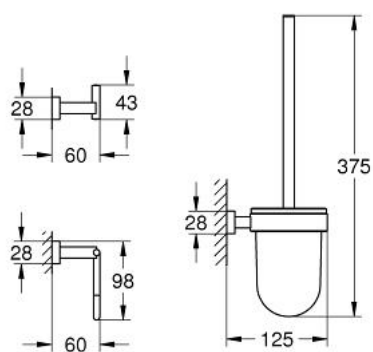

## 40 757 001 ESSENTIALS CUBE CITY RESTROOM ACCESSORIES SET 3-IN-1

### PRODUCT DESCRIPTION

- Colour: chrome
- material: glass / metal
- consists of:
  - robe hook (40 511 001)
  - toilet paper holder (40 507 001)
  - toilet brush (40 513 001)
- concealed fastening
- GROHE LongLife finish

## 40 757 001 ESSENTIALS CUBE CITY RESTROOM ACCESSORIES SET 3-IN-1

**SPARE PARTS**, November 2014 – now

1: Spare brush (Spare part-nr. 40392000)

1.1: Spare brush head (Spare part-nr. 40791001)

2: Spare glass for brush (Spare part-nr. 40393000)