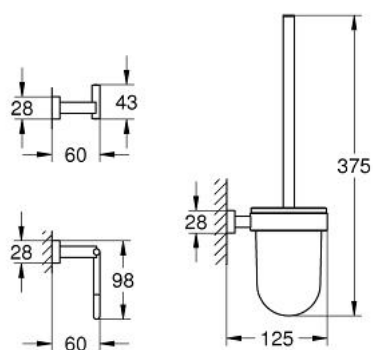

## 40 757 001 ESSENTIALS CUBE CITY RESTROOM ACCESSORIES SET 3-IN-1

### PRODUCT DESCRIPTION

- Colour: chrome
- material: glass / metal
- consisting of:
  - robe hook (40 511 001)
  - toilet paper holder (40 507 001)
  - toilet brush (40 513 001)
- concealed fastening
- GROHE LongLife finish

## 40 757 001 ESSENTIALS CUBE CITY RESTROOM ACCESSORIES SET 3-IN-1

**SPARE PARTS**, 11月 2014 – now

1: Spare brush (Spare part-nr. 40392000)

1.1: Spare brush head (Spare part-nr. 40791001)

2: Spare glass (Spare part-nr. 40393000)