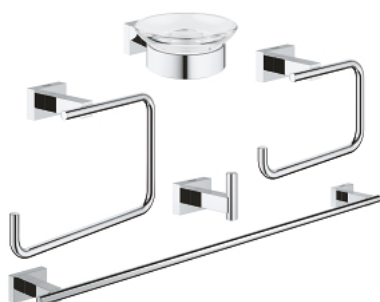

40 758 001 ESSENTIALS CUBE MASTER BATHROOM ACCESSORIES SET 5-IN-1

PRODUCT DESCRIPTION

- Colour: chrome
- material: glass / metal
- consists of:
 - soap dish with holder (40 754 001)
 - towel rail, 558 mm (40 509 001)
 - toilet paper holder (40 507 001)
 - robe hook (40 511 001)
 - towel ring (40 510 001)
- concealed fastening
- GROHE LongLife finish

40 758 001 **ESSENTIALS CUBE MASTER BATHROOM ACCESSORIES SET 5-IN-1**

SPARE PARTS, November 2014 – now

1: Soap dish (Spare part-nr. 40368001)