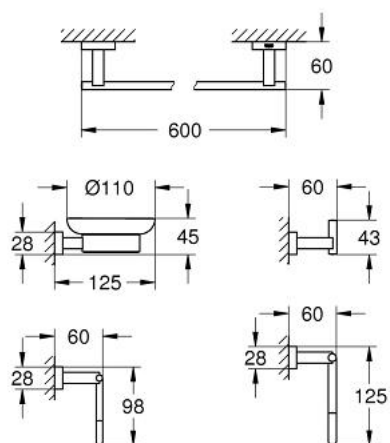

40 758 001 ESSENTIALS CUBE MASTER BATHROOM ACCESSORIES SET 5-IN-1

PRODUCT DESCRIPTION

- Colour: chrome
- material: glass / metal
- consists of:
 - soap dish with holder (40 754 001)
 - towel rail, 558 mm (40 509 001)
 - toilet paper holder (40 507 001)
 - robe hook (40 511 001)
 - towel ring (40 510 001)
- concealed fastening
- GROHE LongLife finish

40 758 001 **ESSENTIALS CUBE MASTER BATHROOM ACCESSORIES SET 5-IN-1**

SPARE PARTS, November 2014 – now

1: Soap dish (Spare part-nr. 40368001)