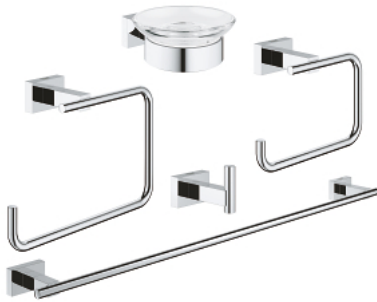

40 758 001 ESSENTIALS CUBE MASTER BATHROOM ACCESSORIES SET 5-IN-1

PRODUCT DESCRIPTION

- Colour: chrome
- material: glass / metal
- consisting of:
 - soap dish with holder (40 754 001)
 - towel rail, 558 mm (40 509 001)
 - toilet paper holder (40 507 001)
 - robe hook (40 511 001)
 - towel ring (40 510 001)
- concealed fastening
- GROHE LongLife finish

40 758 001 **ESSENTIALS CUBE MASTER BATHROOM ACCESSORIES SET 5-IN-1**

SPARE PARTS, 11月 2014 – now

1: Soap dish (Spare part-nr. 40368001)