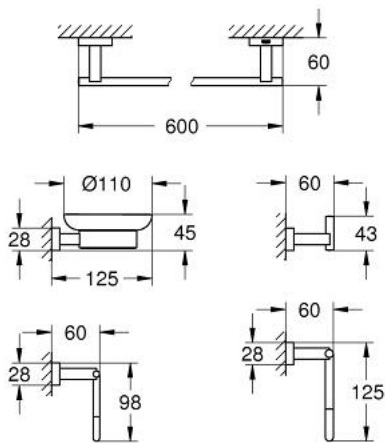

40 758 001 ESSENTIALS CUBE MASTER BATHROOM ACCESSORIES SET 5-IN-1

PRODUCT DESCRIPTION

- Colour: chrome
- material: glass / metal
- consisting of:
 - soap dish with holder (40 754 001)
 - towel rail, 558 mm (40 509 001)
 - toilet paper holder (40 507 001)
 - robe hook (40 511 001)
 - towel ring (40 510 001)
- concealed fastening
- GROHE LongLife finish

40 758 001 **ESSENTIALS CUBE MASTER BATHROOM ACCESSORIES SET 5-IN-1**

SPARE PARTS, 11月 2014 – now

1: Soap dish (Spare part-nr. 40368001)