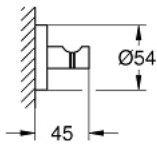

40 775 001 ESSENTIALS GUEST BATHROOM ACCESSORIES SET 3-IN-1

PRODUCT DESCRIPTION

- Colour: chrome
- material: metal
- consists of:
 - towel rail, 600 mm (40 366 001)
 - robe hook (40 364 001)
 - toilet paper holder (40 367 001)
- concealed fastening
- GROHE LongLife finish
- suitable for screwing (including screws and dowels) or gluing (glue 40 915 000 sold separately - 4 x needed)