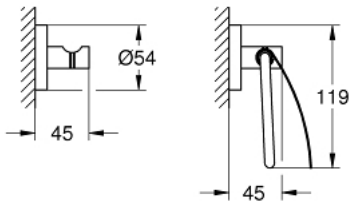

40 775 001 ESSENTIALS GUEST BATHROOM ACCESSORIES SET 3-IN-1

PRODUCT DESCRIPTION

- Colour: chrome
- material: metal
- consists of:
 - towel rail, 600 mm (40 366 001)
 - robe hook (40 364 001)
 - toilet paper holder (40 367 001)
- concealed fastening
- GROHE LongLife finish
- suitable for screwing (including screws and dowels) or gluing (glue 40 915 000 sold separately - 4 x needed)