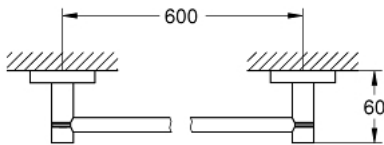

40 775 001 ESSENTIALS GUEST BATHROOM ACCESSORIES SET 3-IN-1

PRODUCT DESCRIPTION

- Colour: chrome
- material: metal
- consists of:
 - towel rail, 600 mm (40 366 001)
 - robe hook (40 364 001)
 - toilet paper holder (40 367 001)
- concealed fastening
- GROHE LongLife finish
- suitable for screwing (including screws and dowels) or gluing (glue 40 915 000 sold separately - 4 x needed)