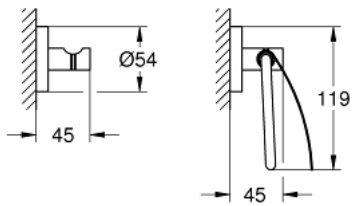

### PRODUCT DESCRIPTION

- Colour: chrome
- material: metal
- consisting of:
  - towel rail, 600 mm (40 366 001)
  - robe hook (40 364 001)
  - toilet paper holder (40 367 001)
- concealed fastening
- GROHE LongLife finish
- suitable for screwing (including screws and dowels) or gluing (glue 40 915 000 sold separately - 4 x needed)