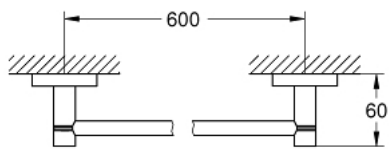

### PRODUCT DESCRIPTION

- Colour: chrome
- material: metal
- consisting of:
  - towel rail, 600 mm (40 366 001)
  - robe hook (40 364 001)
  - toilet paper holder (40 367 001)
- concealed fastening
- GROHE LongLife finish
- suitable for screwing (including screws and dowels) or gluing (glue 40 915 000 sold separately - 4 x needed)