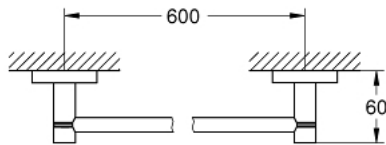

### PRODUCT DESCRIPTION

- Colour: brushed nickel
- material: metal
- consists of:
  - towel rail, 600 mm (40 366 001)
  - robe hook (40 364 001)
  - toilet paper holder (40 367 001)
- concealed fastening
- GROHE LongLife finish
- suitable for screwing (including screws and dowels) or gluing (glue 40 915 000 sold separately - 4 x needed)