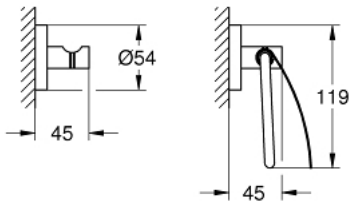

### PRODUCT DESCRIPTION

- Colour: brushed nickel
- material: metal
- consists of:
  - towel rail, 600 mm (40 366 001)
  - robe hook (40 364 001)
  - toilet paper holder (40 367 001)
- concealed fastening
- GROHE LongLife finish
- suitable for screwing (including screws and dowels) or gluing (glue 40 915 000 sold separately - 4 x needed)