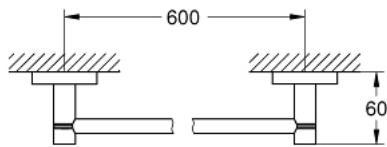

40 775 EN1 ESSENTIALS GUEST BATHROOM ACCESSORIES SET 3-IN-1

PRODUCT DESCRIPTION

- Colour: brushed nickel
- material: metal
- consisting of:
 - towel rail, 600 mm (40 366 001)
 - robe hook (40 364 001)
 - toilet paper holder (40 367 001)
- concealed fastening
- GROHE LongLife finish
- suitable for screwing (including screws and dowels) or gluing (glue 40 915 000 sold separately - 4 x needed)