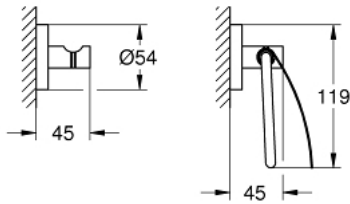

40 775 EN1 ESSENTIALS GUEST BATHROOM ACCESSORIES SET 3-IN-1

PRODUCT DESCRIPTION

- Colour: brushed nickel
- material: metal
- consisting of:
 - towel rail, 600 mm (40 366 001)
 - robe hook (40 364 001)
 - toilet paper holder (40 367 001)
- concealed fastening
- GROHE LongLife finish
- suitable for screwing (including screws and dowels) or gluing (glue 40 915 000 sold separately - 4 x needed)