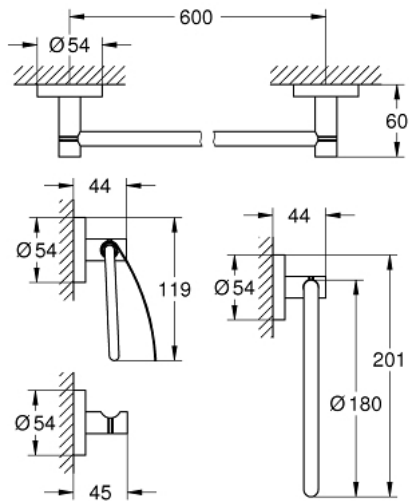

40 776 001 ESSENTIALS MASTER BATHROOM ACCESSORIES SET 4-IN-1

PRODUCT DESCRIPTION

- Colour: chrome
- material: metal
- consists of:
 - towel ring (40 365 001)
 - robe hook (40 364 001)
 - toilet paper holder (40 367 001)
 - towel rail, 600 mm (40 366 001)
- concealed fastening
- GROHE LongLife finish
- suitable for screwing (including screws and dowels) or gluing (glue 40 915 000 sold separately - 5 x needed)