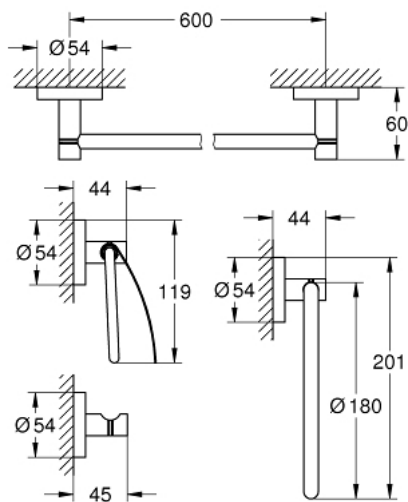

### PRODUCT DESCRIPTION

- Colour: chrome
- material: metal
- consisting of:
  - towel ring (40 365 001)
  - robe hook (40 364 001)
  - toilet paper holder (40 367 001)
  - towel rail, 600 mm (40 366 001)
- concealed fastening
- GROHE LongLife finish
- suitable for screwing (including screws and dowels) or gluing (glue 40 915 000 sold separately - 5 x needed)