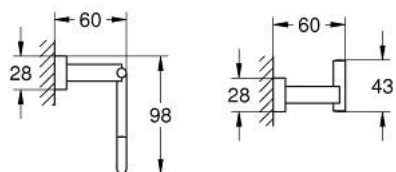

40 777 001 ESSENTIALS CUBE GUEST BATHROOM ACCESSORIES SET 3-IN-1

PRODUCT DESCRIPTION

- Colour: chrome
- material: metal
- consists of:
 - robe hook (40 511 001)
 - toilet paper holder (40 507 001)
 - towel rail, 558 mm (40 509 001)
- concealed fastening
- GROHE LongLife finish