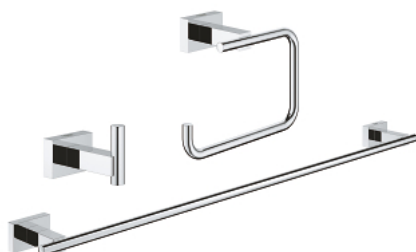

40 777 001 ESSENTIALS CUBE GUEST BATHROOM ACCESSORIES SET 3-IN-1

PRODUCT DESCRIPTION

- Colour: chrome
- material: metal
- consists of:
 - robe hook (40 511 001)
 - toilet paper holder (40 507 001)
 - towel rail, 558 mm (40 509 001)
- concealed fastening
- GROHE LongLife finish