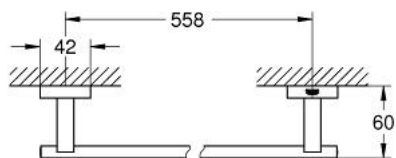

40 777 001 ESSENTIALS CUBE GUEST BATHROOM ACCESSORIES SET 3-IN-1

PRODUCT DESCRIPTION

- Colour: chrome
- material: metal
- consists of:
 - robe hook (40 511 001)
 - toilet paper holder (40 507 001)
 - towel rail, 558 mm (40 509 001)
- concealed fastening
- GROHE LongLife finish