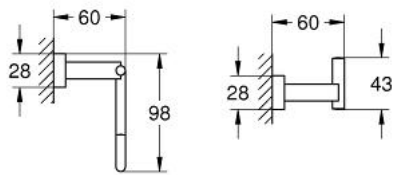

40 777 001 ESSENTIALS CUBE GUEST BATHROOM ACCESSORIES SET 3-IN-1

PRODUCT DESCRIPTION

- Colour: chrome
- material: metal
- consisting of:
 - robe hook (40 511 001)
 - toilet paper holder (40 507 001)
 - towel rail, 558 mm (40 509 001)
- concealed fastening
- GROHE LongLife finish