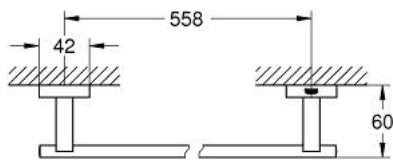

40 777 001 ESSENTIALS CUBE GUEST BATHROOM ACCESSORIES SET 3-IN-1

PRODUCT DESCRIPTION

- Colour: chrome
- material: metal
- consisting of:
 - robe hook (40 511 001)
 - toilet paper holder (40 507 001)
 - towel rail, 558 mm (40 509 001)
- concealed fastening
- GROHE LongLife finish