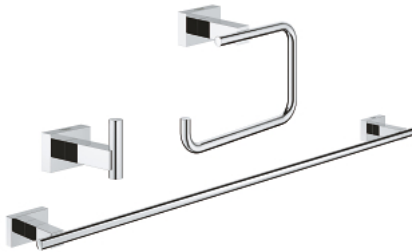

40 777 001 ESSENTIALS CUBE GUEST BATHROOM ACCESSORIES SET 3-IN-1

PRODUCT DESCRIPTION

- Colour: chrome
- material: metal
- consisting of:
 - robe hook (40 511 001)
 - toilet paper holder (40 507 001)
 - towel rail, 558 mm (40 509 001)
- concealed fastening
- GROHE LongLife finish