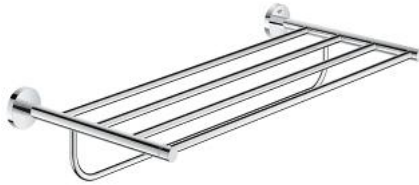

40 800 001 ESSENTIALS MULTI BATH TOWEL RACK

PRODUCT DESCRIPTION

- Colour: chrome
- material: metal
- 604 mm (drilling length 550 mm)
- concealed fastening
- GROHE LongLife finish
- suitable for screwing (including screws and dowels)