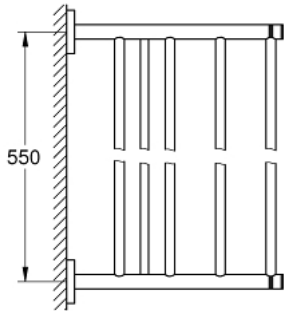

40 800 001 ESSENTIALS MULTI BATH TOWEL RACK

PRODUCT DESCRIPTION

- Colour: chrome
- material: metal
- 604 mm (drilling length 550 mm)
- concealed fastening
- GROHE LongLife finish
- suitable for screwing (including screws and dowels)