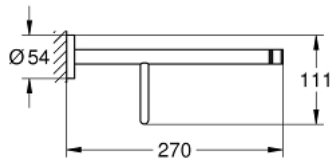

40 800 001 ESSENTIALS MULTI BATH TOWEL RACK

PRODUCT DESCRIPTION

- Colour: chrome
- material: metal
- 604 mm (drilling length 550 mm)
- concealed fastening
- GROHE LongLife finish
- suitable for screwing (including screws and dowels)