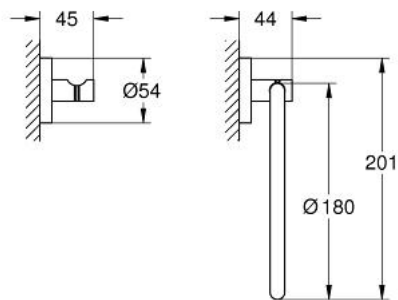

40 821 EN1 ESSENTIALS CITY RESTROOM ACCESSORIES SET 3-IN-1

PRODUCT DESCRIPTION

- Colour: brushed nickel
- material: metal
- towel ring (40 365 EN1)
- robe hook (40 364 EN1)
- towel rail, 654 mm (40 366 EN1)
- concealed fastening
- GROHE LongLife finish
- suitable for screwing (including screws and dowels) or gluing (glue 40 915 000 sold separately)