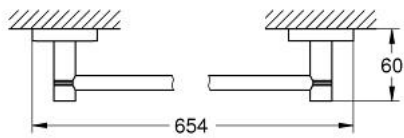

40 821 EN1 ESSENTIALS CITY RESTROOM ACCESSORIES SET 3-IN-1

PRODUCT DESCRIPTION

- Colour: brushed nickel
- material: metal
- towel ring (40 365 EN1)
- robe hook (40 364 EN1)
- towel rail, 654 mm (40 366 EN1)
- concealed fastening
- GROHE LongLife finish
- suitable for screwing (including screws and dowels) or gluing (glue 40 915 000 sold separately)