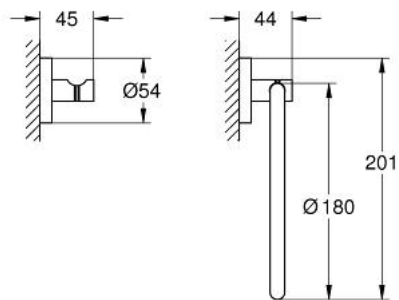

40 821 EN1 ESSENTIALS CITY RESTROOM ACCESSORIES SET 3-IN-1

PRODUCT DESCRIPTION

- Colour: brushed nickel
- material: metal
- towel ring (40 365 EN1)
- robe hook (40 364 EN1)
- towel rail, 654 mm (40 366 EN1)
- concealed fastening
- GROHE LongLife finish
- suitable for screwing (including screws and dowels) or gluing (glue 40 915 000 sold separately)