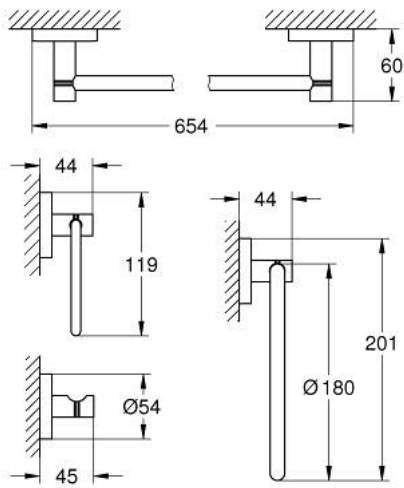

### PRODUCT DESCRIPTION

- Colour: brushed nickel
- material: metal
- consists of:
  - towel rail, 654 mm (40 366 EN1)
  - robe hook (40 364 EN1)
  - toilet paper holder 40 689 EN1
  - towel ring (40 365 EN1)
- concealed fastening
- GROHE LongLife finish
- suitable for screwing (including screws and dowels) or gluing (glue 40 915 000 sold separately)