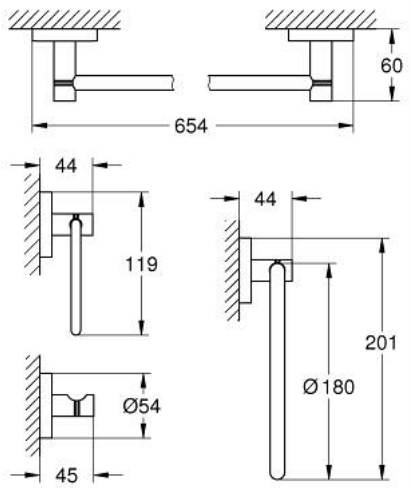

40 823 EN1 ESSENTIALS MASTER BATHROOM ACCESSORIES SET 4-IN-1

PRODUCT DESCRIPTION

- Colour: brushed nickel
- material: metal
- consisting of:
 - towel rail, 654 mm (40 366 EN1)
 - robe hook (40 364 EN1)
 - toilet paper holder 40 689 EN1
 - towel ring (40 365 EN1)
- concealed fastening
- GROHE LongLife finish
- suitable for screwing (including screws and dowels) or gluing (glue 40 915 000 sold separately)