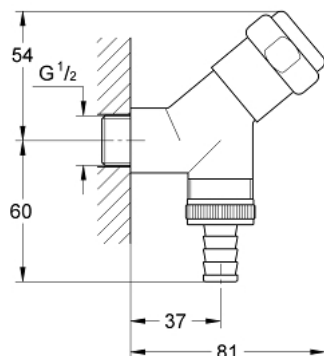

41 010 000 **ORIGINAL WAS® CONNECTING VALVE 1/2"**

PRODUCT DESCRIPTION

- Colour: chrome
- wall mounted
- grease chamber headpart 1/2" for closable hose connection
- non-return valve type EB
- Protected against backflow
- GROHE LongLife finish

41 010 000 ORIGINAL WAS® CONNECTING VALVE 1/2"

SPARE PARTS, June 2006 – now

1: Headpart 1/2" (Spare part-nr. 41818000)

1.1: Repl. kit f.handle fastening (Spare part-nr. 4184200M)

2: Pipe-ventilating valve 3/4" (Spare part-nr. 41239000)*

3: Handle (Spare part-nr. 41000000)*

* Optional accessories