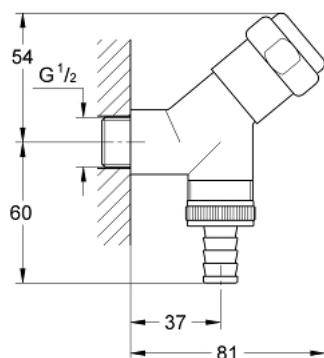

41 010 000 ORIGINAL WAS® CONNECTING VALVE 1/2"

PRODUCT DESCRIPTION

- Colour: chrome
- wall mounted
- grease chamber headpart 1/2" for closable hose connection
- non-return valve type EB
- protected against backflow
- GROHE LongLife finish

41 010 000 ORIGINAL WAS® CONNECTING VALVE 1/2"

SPARE PARTS, 6月 2006 – now

1: Headpart 1/2" (Spare part-nr. 41818000)

1.1: Snap insert (Spare part-nr. 4184200M)

2: Pipe-ventilating valve 3/4" (Spare part-nr. 41239000)*

3: Handle (Spare part-nr. 41000000)*

* Optional accessories