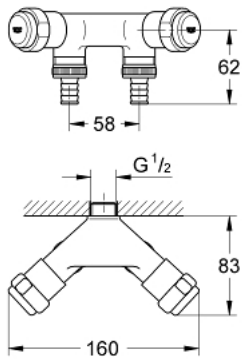

41 022 000 **ORIGINAL WAS® DOUBLE VALVE "SIMPLE" 1/2"**

PRODUCT DESCRIPTION

- Colour: chrome
- wall mounted
- grease chamber headpart 1/2" for closable hose connection
- non-return valve type EB
- Protected against backflow
- GROHE LongLife finish
- for combination with pipe ventilating valve type HB 41 239 000

41 022 000 ORIGINAL WAS® DOUBLE VALVE "SIMPLE" 1/2"

SPARE PARTS, June 2006 – now

1: Headpart 1/2" (Spare part-nr. 41818000)

1.1: Repl. kit f.handle fastening (Spare part-nr. 4184200M)

2: Pipe-ventilating valve 3/4" (Spare part-nr. 41239000)*

3: Cap 3/4" (Spare part-nr. 41826000)*

4: Handle (Spare part-nr. 41000000)*

* Optional accessories